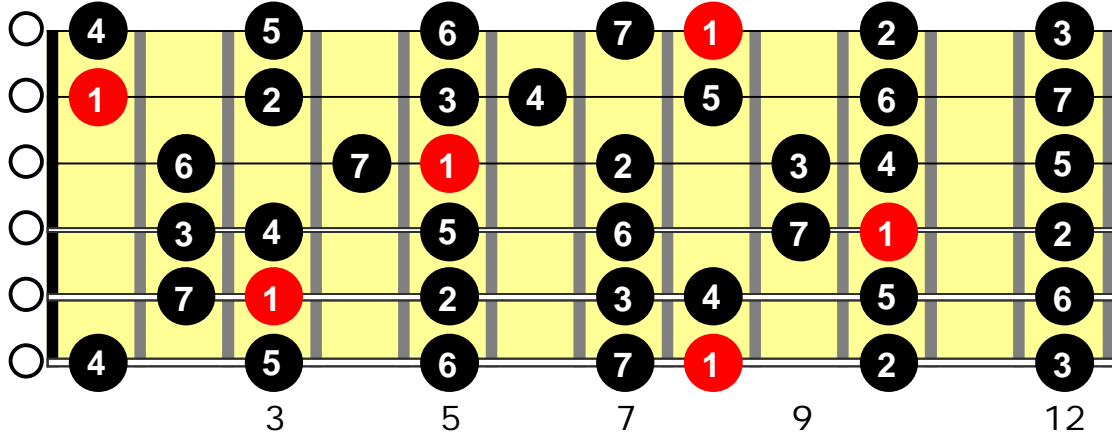

C Major Scale

C(R) D(2) E(3) F(4) G(5) A(6) B(7)

C Major scale - full fretboard

Note: I have the full fretboard diagram(above) labelled in scale numbers (1234567), and the individual scale patterns(below) are labelled in fingerings. Pay attention to the frets - 3,5,7,9,12, 15 below each diagram